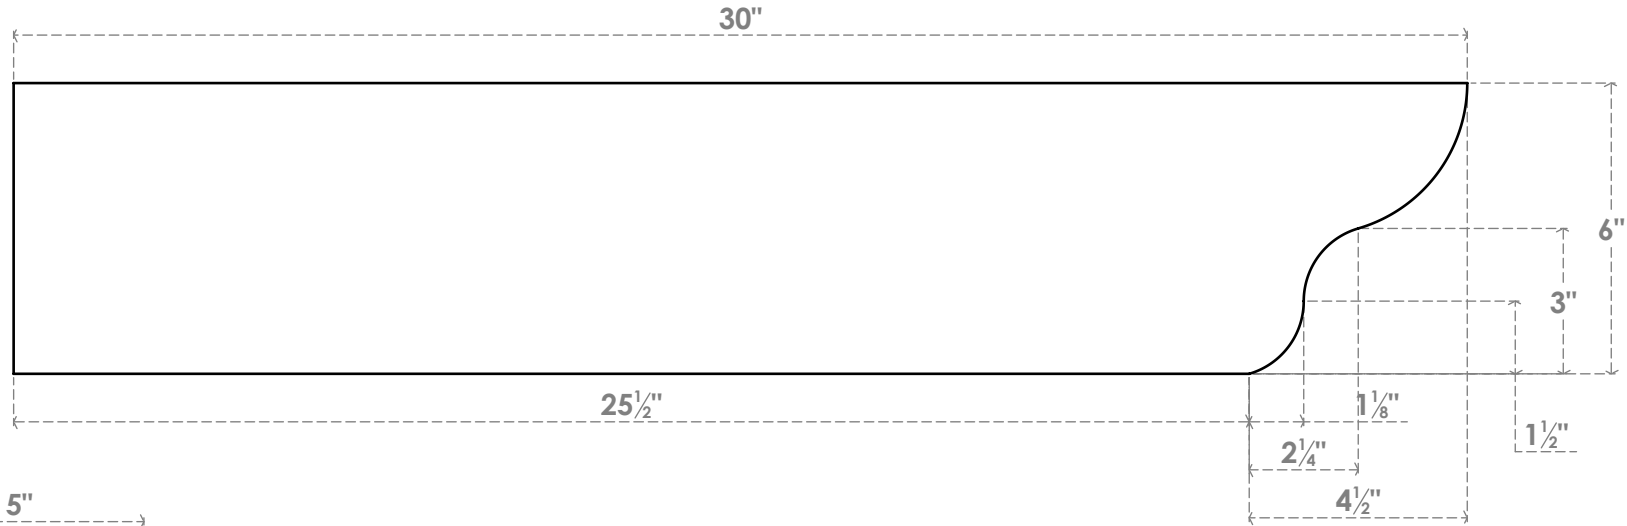

# RFTP05X06X30GRN

5"W X 6"H X 30"L GREENSBORO ARCHITECTURAL GRADE PVC RAFTER TAIL

SIDE PROFILE

ISOMETRIC

FRONT PROFILE

**NOTES**

1. INSTALLATION TO BE COMPLETED IN ACCORDANCE WITH MANUFACTURER'S SPECIFICATIONS.
2. DRAWING MAY NOT BE TO SCALE
3. THIS DRAWING IS INTENDED FOR DESIGN AND PLANNING PURPOSES ONLY.
4. ALL INFORMATION CONTAINED HEREIN WAS CURRENT AT THE TIME OF DEVELOPMENT BUT MUST BE REVIEWED AND APPROVED BY THE PRODUCT MANUFACTURER TO BE CONSIDERED ACCURATE.
5. ARCHITECTURAL GRADE PVC PRODUCTS ARE MADE FROM EXPANDED CELLULAR PVC AND COME NATURALLY WHITE BUT MAY BE PAINTED