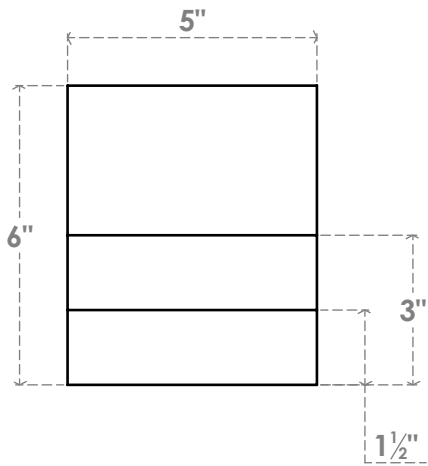

# RFTP05X06X30GRN

5"W X 6"H X 30"L GREENSBORO ARCHITECTURAL GRADE PVC RAFTER TAIL

SIDE PROFILE

ISOMETRIC

FRONT PROFILE

**NOTES**

1. INSTALLATION TO BE COMPLETED IN ACCORDANCE WITH MANUFACTURER'S SPECIFICATIONS.
2. DRAWING MAY NOT BE TO SCALE
3. THIS DRAWING IS INTENDED FOR DESIGN AND PLANNING PURPOSES ONLY.
4. ALL INFORMATION CONTAINED HEREIN WAS CURRENT AT THE TIME OF DEVELOPMENT BUT MUST BE REVIEWED AND APPROVED BY THE PRODUCT MANUFACTURER TO BE CONSIDERED ACCURATE.
5. ARCHITECTURAL GRADE PVC PRODUCTS ARE MADE FROM EXPANDED CELLULAR PVC AND COME NATURALLY WHITE BUT MAY BE PAINTED